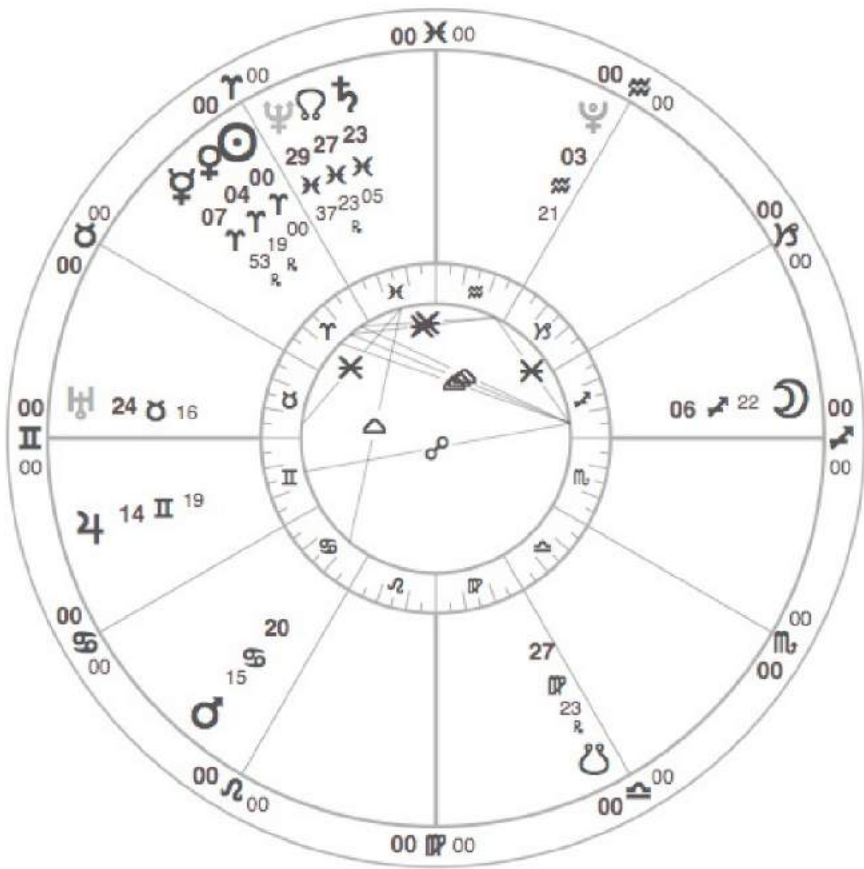

# Chart of the World 2024

Natal Chart

Wednesday, 20 March 2024

3:07:00 GMT

Greenwich, England

Tropical Vedic True Node

# Chart of the World 2025

Natal Chart

Thursday, 20 March 2025

9:02:00 GMT

Greenwich, England

Tropical Vedic True Node