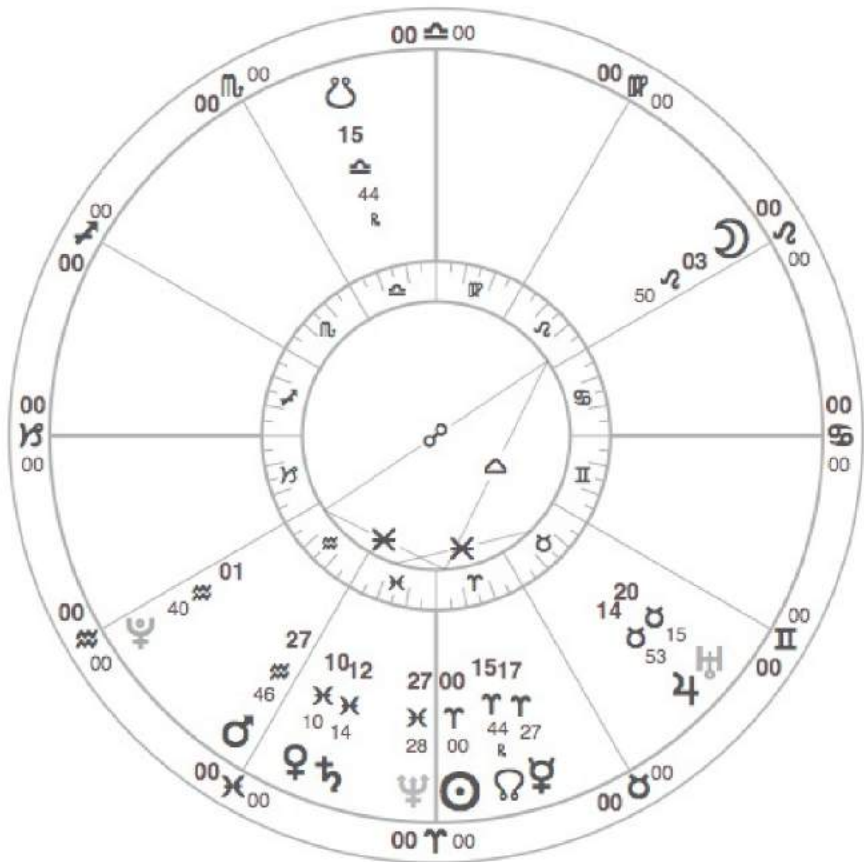

# Chart of the World 2024

Natal Chart

Wednesday, 20 March 2024

3:07:00 GMT

Greenwich, England

Tropical Vedic True Node